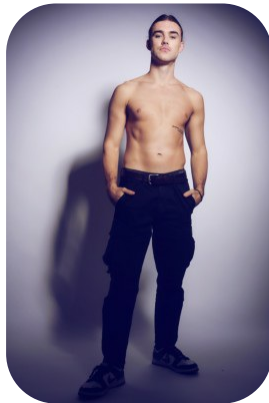

Jayden Purdie

Age: 25-30	Height: 6ft0inch	Eye Colour: Gray	Accent: Australian
Gender: M	Weight: 78kg	Waist: 35	Bust: 37
Location: London	Shoe Size: 10.5	Hips: 36	
Drives: Yes	Hair Color: Brunette		

Talents
 COMMERCIAL MODELS, FITNESS MODELS,
 EXTRAS, ATHLETES, SPECIALITY

Additional Talents:

BIKE - BMX - SWIM - ROLLERSKATE - ROLLERBLADE - SKATEBOARD - SNOWBOARD -

SURFING - SKI - HORSE RIDE - CLIMB

AFL, BASKETBALL, FOOTBALL, RUGBY, TENNIS, TABLE TENNIS

GYM FITNESS

BOXING, TAE KWON DO, KICK BOXING